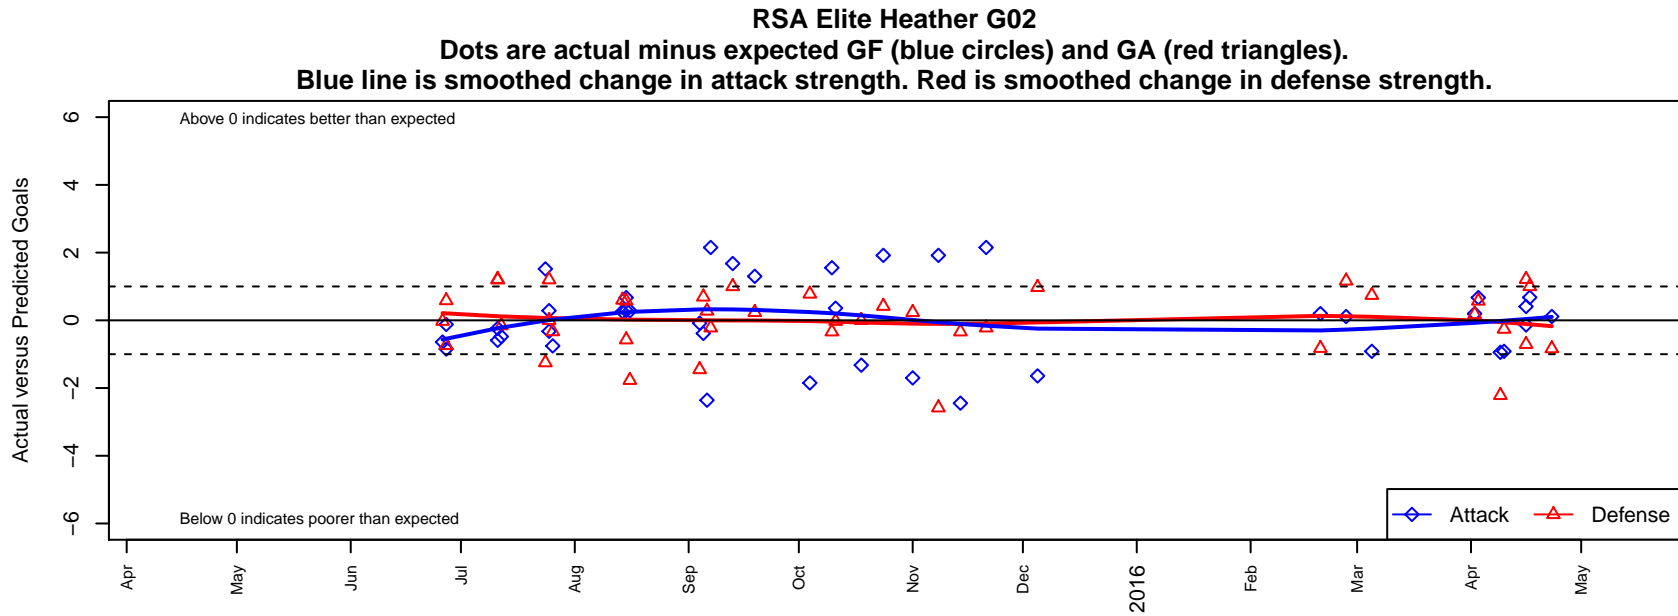

RSA Elite Heather G02

Rainier Soccer Alliance
 Puyallup, WA
 G02 total strength=951
 attack=1.68 defense=1.7
 fall league = PSPL Classic 1 U13
 spr league = Spr PSPL SuperLeague 2 U13

alt names used:
 RSA Elite G02 Heather
 RSA Elite G02 Heather
 RSA Elite G02 Heather
 RSA Elite G02 Heather
 RSA Elite Heather GU13
 RSA ELITERSA ELITE 02G HEATHER
 RSA Elite Heather GU13
 RSA ELITE HEATHER 02 ()

**attack and defense variance (black dot)
relative to other teams
and top 10 in region**

**attack and defense rating
relative to others at age
and all opponents in last 13 months**

Performance relative to 13 month average