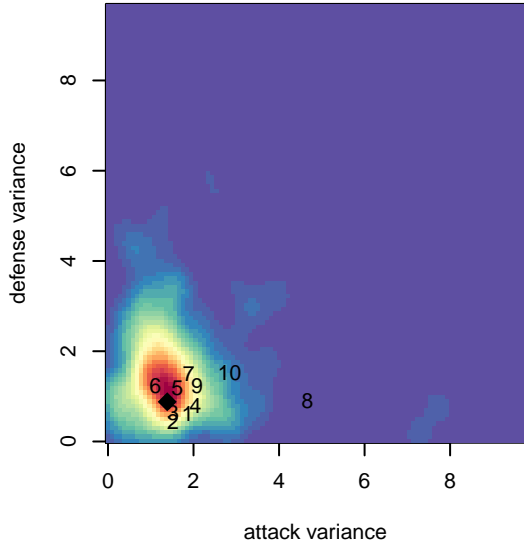

RSA Elite Heather G02

Rainier Soccer Alliance
 Puyallup, WA
 G02 total strength=951
 attack=1.68 defense=1.7
 fall league = PSPL Classic 1 U13
 spr league = Spr PSPL SuperLeague 2 U13

alt names used:
 RSA Elite G02 Heather
 RSA Elite G02 Heather
 RSA Elite G02 Heather
 RSA Elite G02 Heather
 RSA Elite Heather GU13
 RSA ELITERSA ELITE 02G HEATHER
 RSA Elite Heather GU13
 RSA ELITE HEATHER 02 ()

**attack and defense variance (black dot)
relative to other teams
and top 10 in region**

**attack and defense rating
relative to others at age
and all opponents in last 13 months**

Performance relative to 13 month average