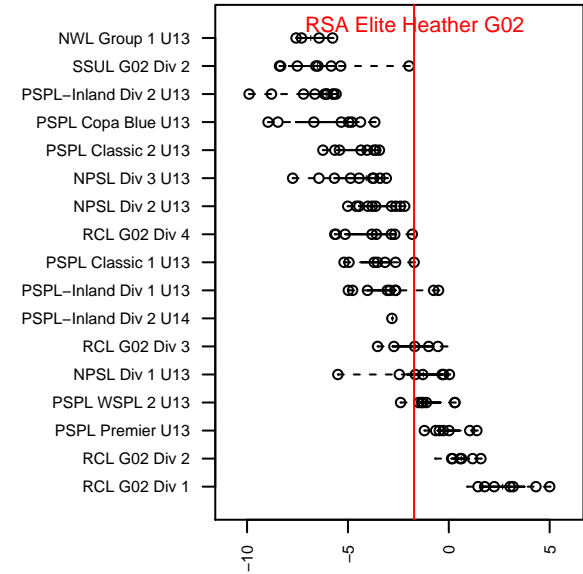

RSA Elite Heather G02

Rainier Soccer Alliance
 Puyallup, WA
 G02 total strength=951
 attack=1.68 defense=1.7
 fall league = PSPL Classic 1 U13
 spr league = Spr PSPL SuperLeague 2 U13

alt names used:
 RSA Elite G02 Heather
 RSA Elite G02 Heather
 RSA Elite G02 Heather
 RSA Elite G02 Heather
 RSA Elite Heather GU13
 RSA ELITERSA ELITE 02G HEATHER
 RSA Elite Heather GU13
 RSA ELITE HEATHER 02 ()

**attack and defense variance (black dot)
relative to other teams
and top 10 in region**

**attack and defense rating
relative to others at age
and all opponents in last 13 months**

Performance relative to 13 month average